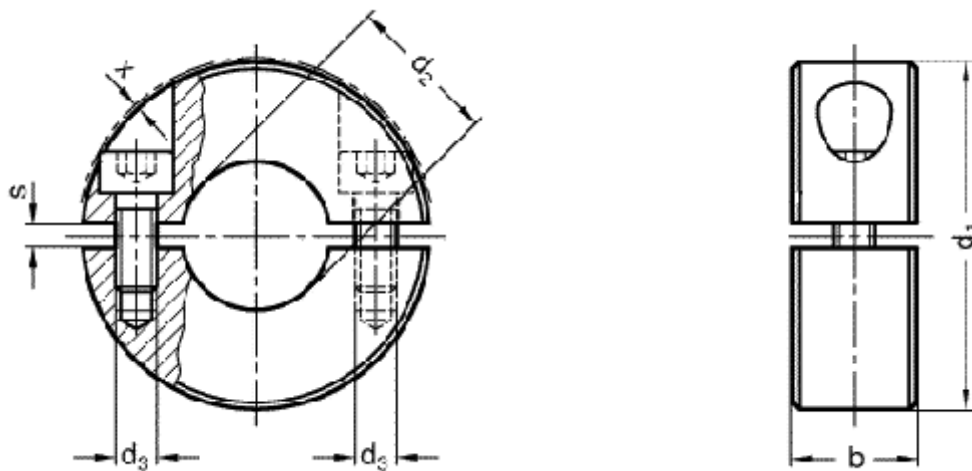

Data Sheet

Article number: 20707226B10NI

Description: E+G Stainless steel split set GN 707.2-26-B10-NI
, 2-pieces

Measures

$b = 11$
 $d_1 = 26$
 $d_2 = B 10$
 $d_3 = M4$
 $s = 2.1$
 $x = 1.6$